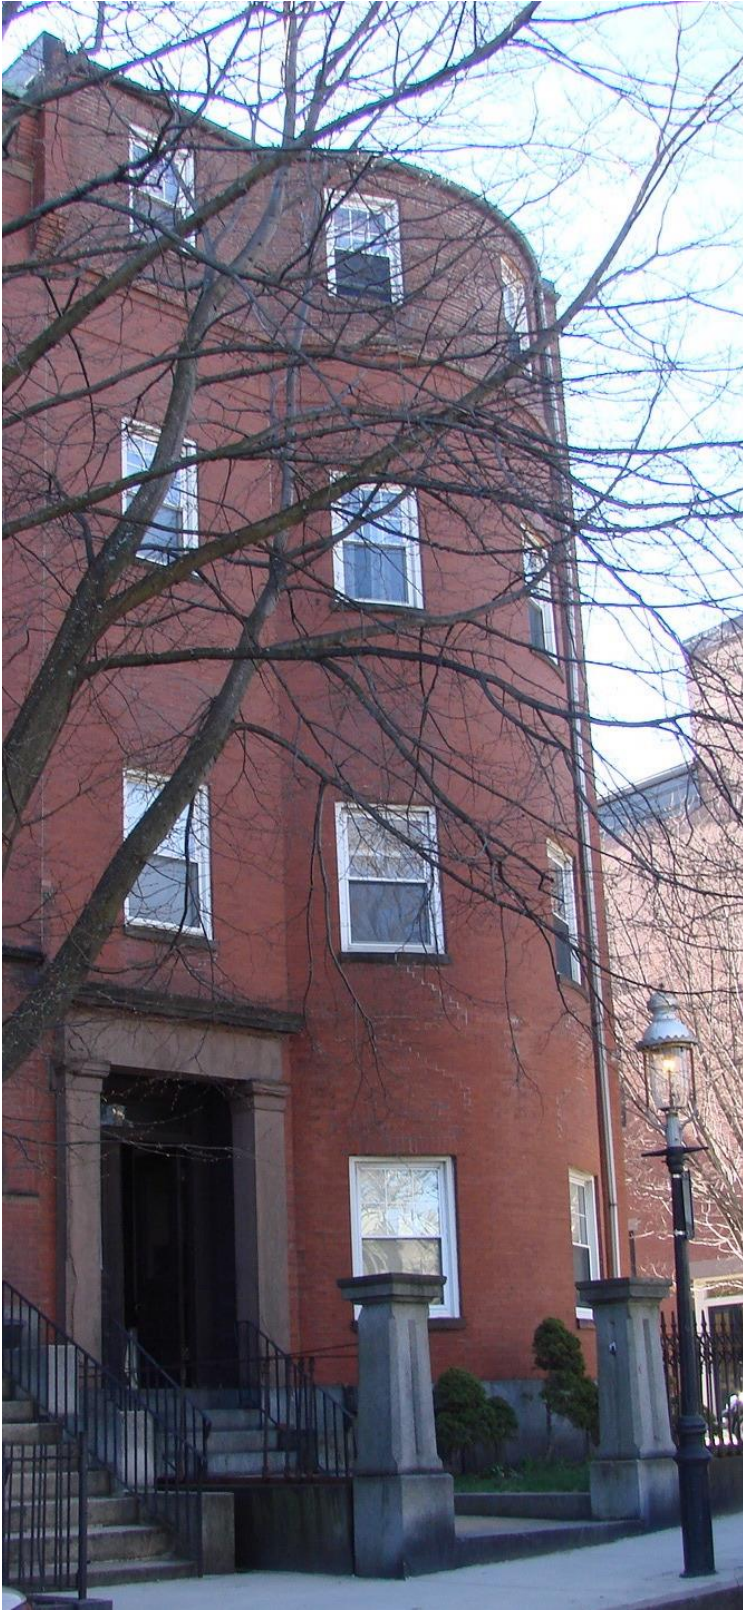

8 Monument Square (1848)

From: Massachusetts Cultural Resource System Inventory of Historic Assets of the Commonwealth and National Register of Historic Places nominations for Massachusetts

8 Monument Square 1980s

8 Monument Square, the Lynde A. Huntington House, is a brick Greek revival four-story house with a side hall plan and a flat roof.

8 Monument Square 2016